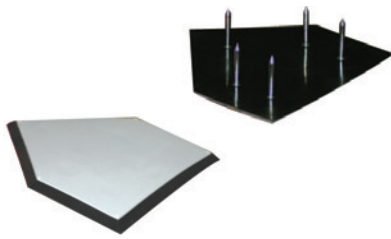

TBB700

Official Home Plate

TBB700: $69.95

- -White rubber.
- -Black beveled edge.
- -Five metal inserts and spikes.