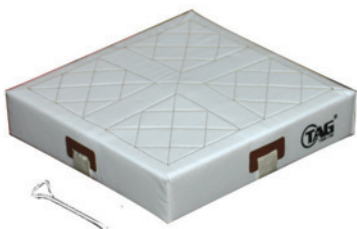

TBB730 / 733

Stuffed Base

TBB730: 15" x 15" x 3" **$160.00**

TBB733: 14" x 14" x 2" **$120.00**

- -Nylon reinforced vinyl top covers.
- -Foam padding.
- -Two 43" straps per base.
- -Tempered metal spikes.
- -Hard steel buckles.