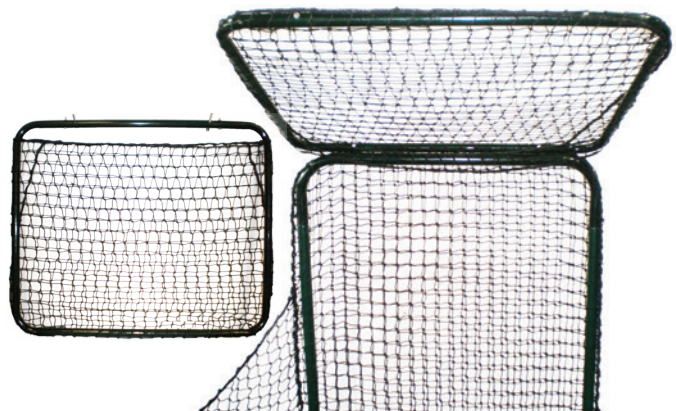

TBPN605TP

TAG Baseball L-Screen Overhead Protector

TBPN605TP1:	$108.00
TBPN605TP2:	$113.00

- -Easy to install.
- -Adjustable for left or right handed pitchers.
- -Heavy duty 1½" diameter 15 gauge steel frame.
- -60 pound pillowcase style weather-treated nylon netting.
- -Ideal for indoor baseball facilities.
- -Very durable.

TBPN605TP1: Fits the TBPN605 Screen
TBPN605TP2: Fits the TBPN605-PRO Screen

BASEBALL 72