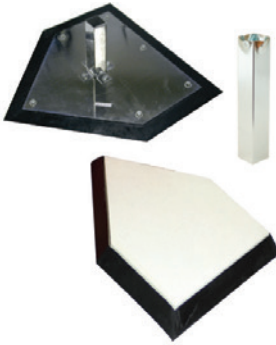

TBB700-A

Official Anchor Home Plate

TBB700-A: $199.95

- -Black beveled edge.
- -White rubber.
- -3" Height.
- -Steel pan with anchor.
- -Ground receptacle.