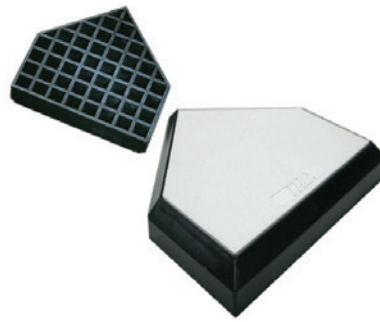

## TBA135

Umpire Brush

**TBA135:** **\$9.95**

- Nylon bristles and wood handle.

### TBB700-A

Official Anchor Home Plate

**TBB700-A: \$199.95**

- Black beveled edge.
- White rubber.
- 3" Height.
- Steel pan with anchor.
- Ground receptacle.