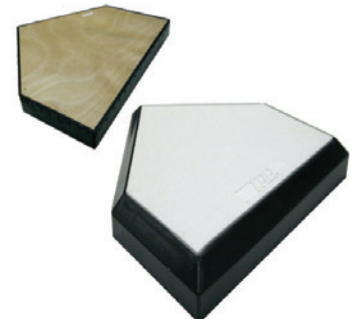

### TBB700-A

Official Anchor Home Plate

**TBB700-A: \$199.95**

- Black beveled edge.
- White rubber.
- 3" Height.
- Steel pan with anchor.
- Ground receptacle.

### TBB700-B

Official Home Plate

**TBB700-B: \$208.00**

- Black beveled edge.
- White rubber.
- 3" Height.
- Waffle bottom.
- No ground stems or ground receptacle.